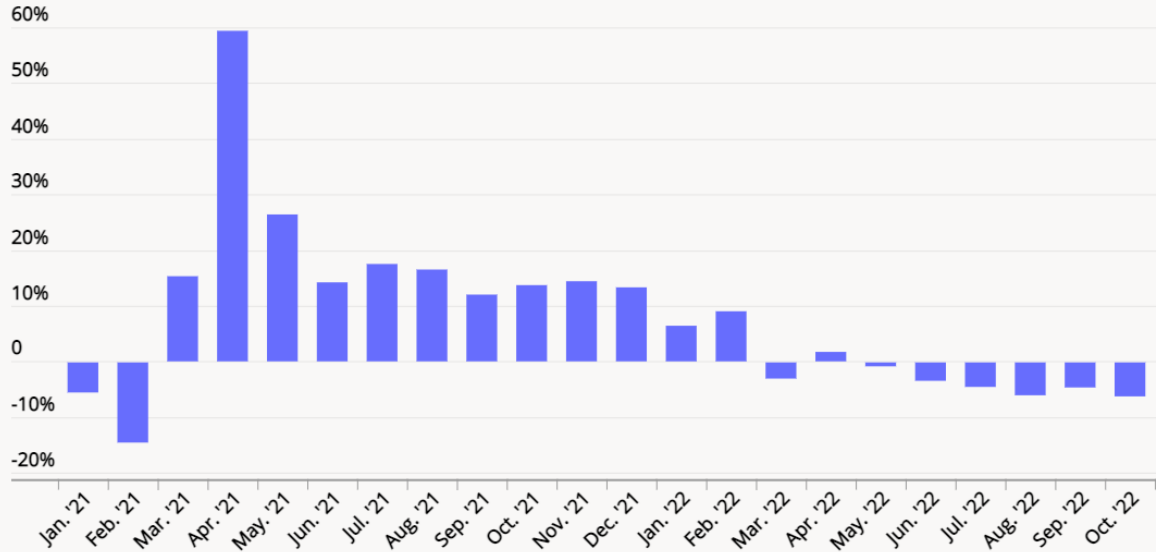

Metro Atlanta's 11-County Population Estimates

Annual Population Change from 2021-2022

Chart: Atlanta Regional Commission • [Get the data](#) • Created with [Datawrapper](#)

Plaicer.ai

Change in Monthly Visits to Overall Retail Nationwide

Year-over-Year Comparison

Placer.ai

Share / Embed

Unique Visitors Across Leading Retail Chains

October 2022

* Online unique visitors data source: www.similarweb.com/

Placer.ai

Share / Embed