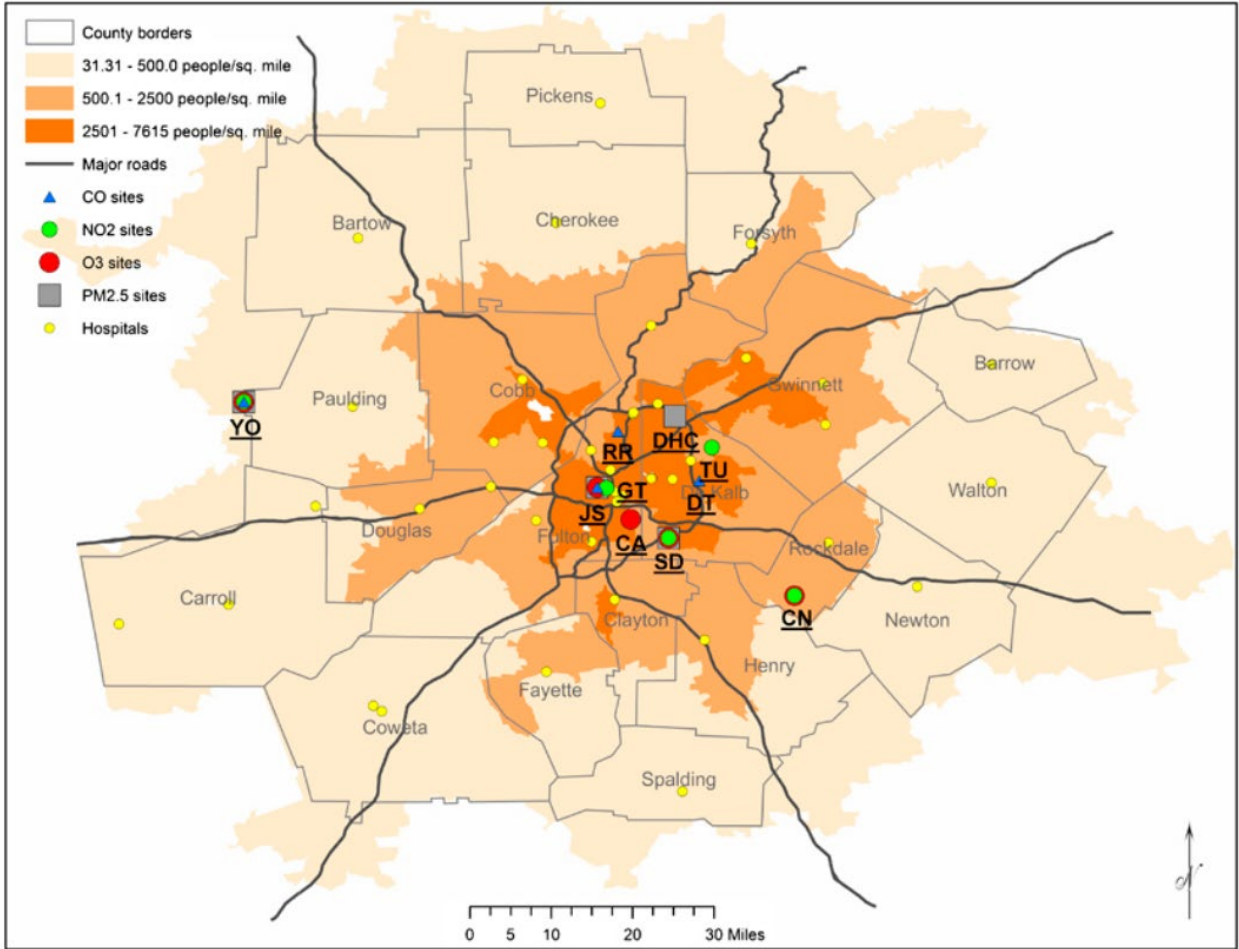

Metro Atlanta's 11-County Population Estimates

Annual Population Change from 2021-2022

Chart: Atlanta Regional Commission • [Get the data](#) • Created with [Datawrapper](#)

Plaicer.ai

Change in Monthly Visits to Overall Retail Nationwide

Year-over-Year Comparison

Placer.ai

Share / Embed

Unique Visitors Across Leading Retail Chains

October 2022

* Online unique visitors data source: www.similarweb.com/

Placer.ai

Share / Embed