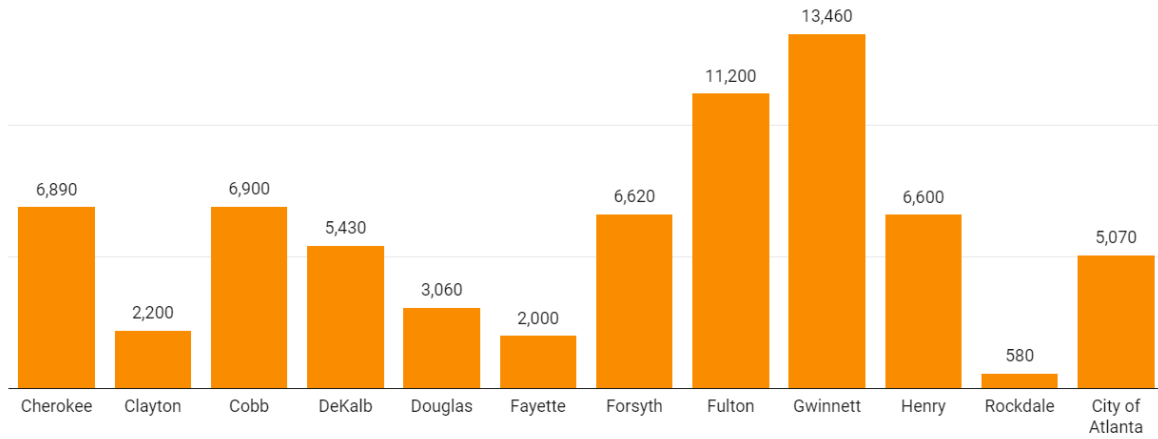

Metro Atlanta's 11-County Population Estimates

Annual Population Change from 2021-2022

Chart: Atlanta Regional Commission • [Get the data](#) • Created with [Datawrapper](#)

Plaicer.ai

Change in Monthly Visits to Overall Retail Nationwide

Year-over-Year Comparison

Placer.ai

Share / Embed

Unique Visitors Across Leading Retail Chains

October 2022

* Online unique visitors data source: www.similarweb.com/

Placer.ai

Share / Embed