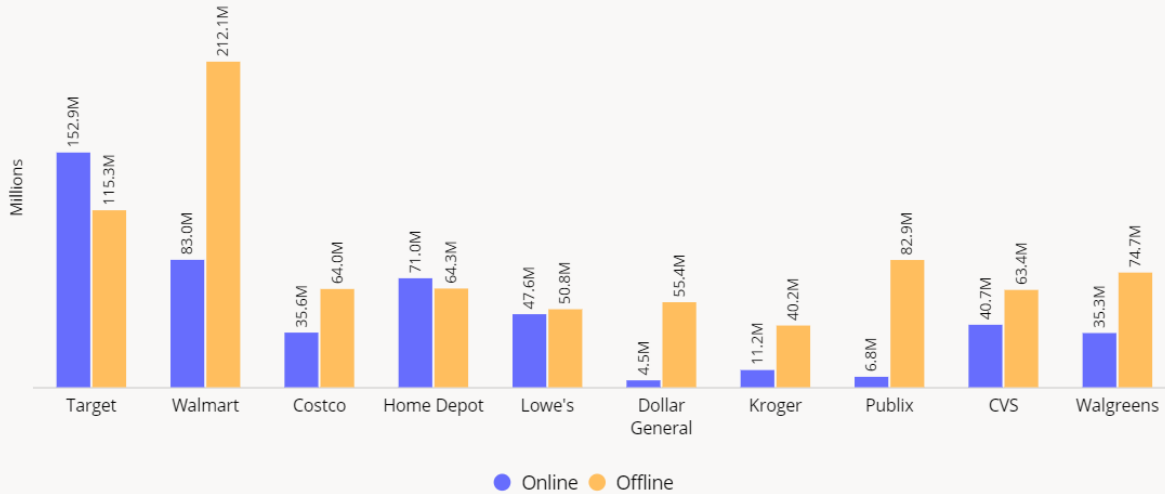

Year-over-Year Comparison

Placer.ai

Share / Embed

Unique Visitors Across Leading Retail Chains

October 2022

* Online unique visitors data source: www.similarweb.com/

Placer.ai

Share / Embed

Change in Monthly Visits For The Fitness Industry

Year-over-Three-Year Comparison

Placer.ai

Share / Embed

Monthly Visits to Office Buildings Across Select Cities

Year-over-Three-Year Comparison

Placer.ai

Share / Embed