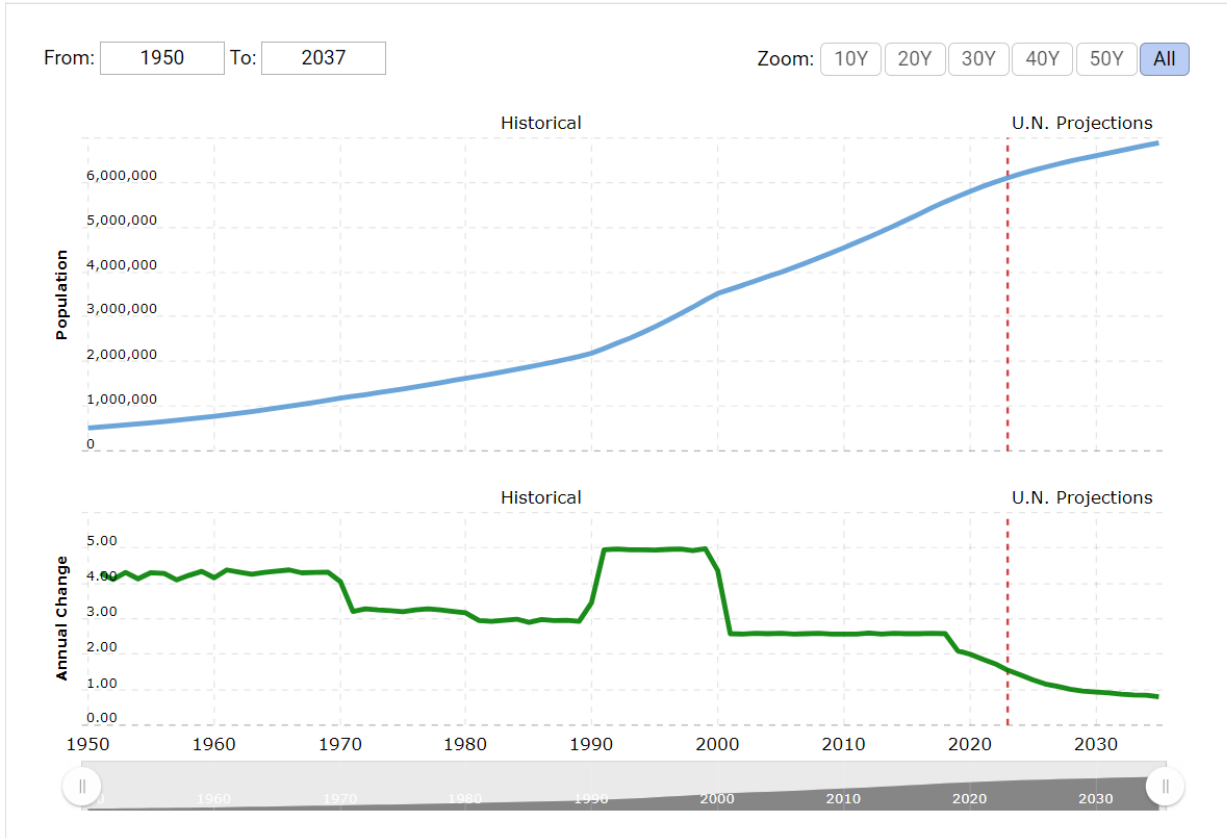

Atlanta Regional Commission

Chart 1 – ARC's Population and Employment Forecasts 1990 - 2040

ARC's 20-County Forecasts: What the Future Holds

Chart 5 – Population Forecasts by Race/Ethnicity

Chart 9 – Expected Growth by Occupation 2010-2040

Metro Atlanta's 11-County Population Estimates

Annual Population Change from 2021-2022

Chart: Atlanta Regional Commission • [Get the data](#) • Created with [Datawrapper](#)

Plaicer.ai

Change in Monthly Visits to Overall Retail Nationwide

Year-over-Year Comparison

Placer.ai

Share / Embed

Unique Visitors Across Leading Retail Chains

October 2022

* Online unique visitors data source: www.similarweb.com/

Placer.ai

Share / Embed