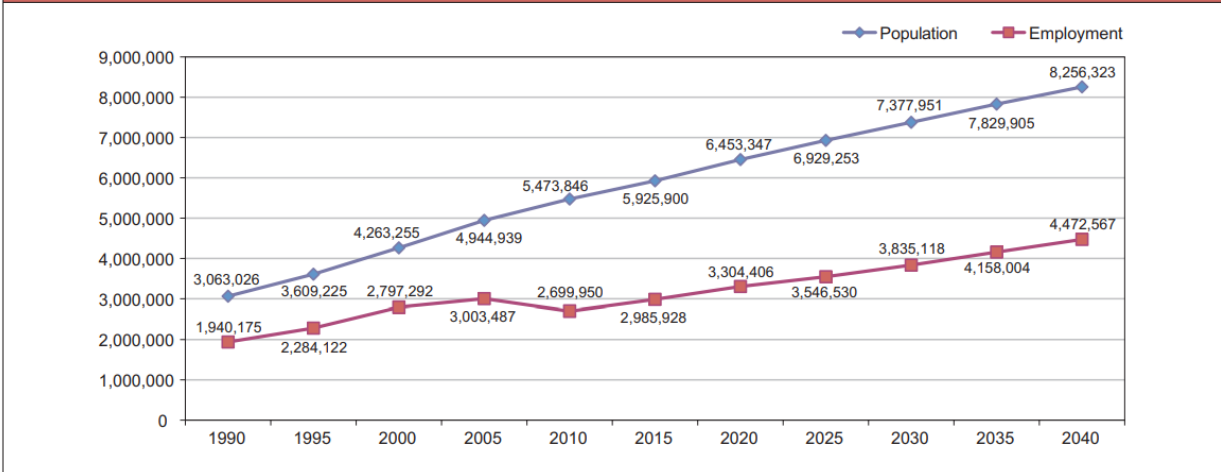

Atlanta Regional Commission

Chart 1 – ARC's Population and Employment Forecasts 1990 - 2040

ARC's 20-County Forecasts: What the Future Holds

Chart 5 – Population Forecasts by Race/Ethnicity

Chart 9 – Expected Growth by Occupation 2010-2040

Metro Atlanta's 11-County Population Estimates

Annual Population Change from 2021-2022

Chart: Atlanta Regional Commission • [Get the data](#) • Created with [Datawrapper](#)

Plaicer.ai

Change in Monthly Visits to Overall Retail Nationwide