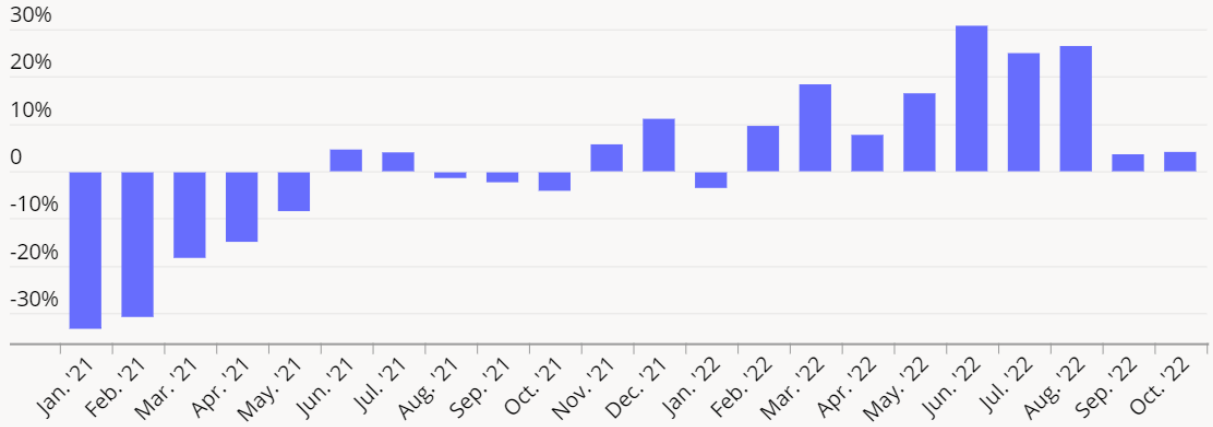

Metro Atlanta's 11-County Population Estimates

Annual Population Change from 2021-2022

Chart: Atlanta Regional Commission • [Get the data](#) • Created with [Datawrapper](#)

Plaicer.ai

Change in Monthly Visits to Overall Retail Nationwide

Year-over-Year Comparison

Placer.ai

Share / Embed

Unique Visitors Across Leading Retail Chains

October 2022

* Online unique visitors data source: www.similarweb.com/

Placer.ai

Share / Embed

Change in Monthly Visits For The Fitness Industry

Year-over-Three-Year Comparison

Placer.ai

Share / Embed

Monthly Visits to Office Buildings Across Select Cities

Year-over-Three-Year Comparison

Placer.ai

Share / Embed