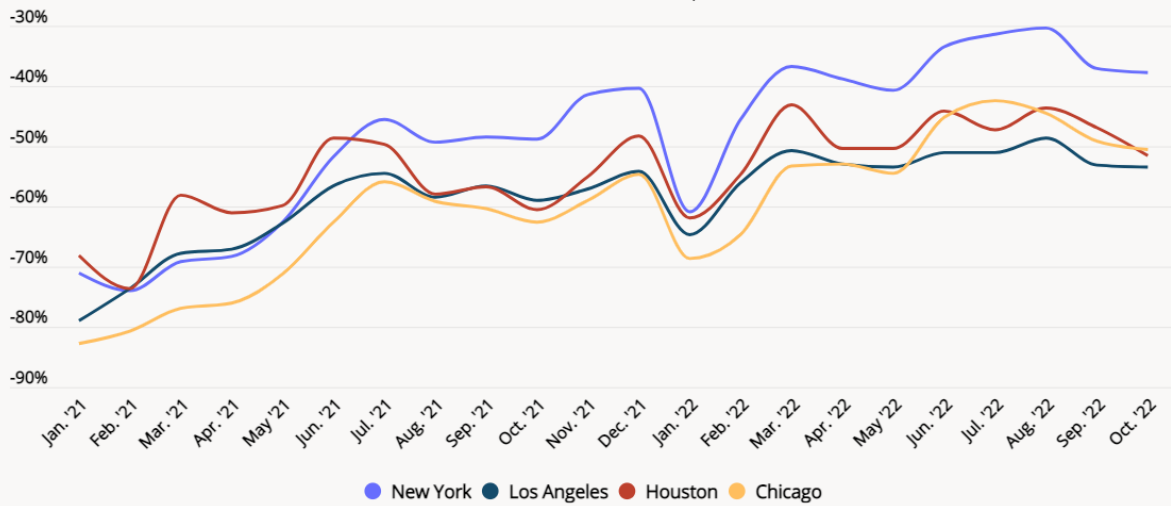

Year-over-Year Comparison

Placer.ai

Share / Embed

Unique Visitors Across Leading Retail Chains

October 2022

* Online unique visitors data source: www.similarweb.com/

Placer.ai

Share / Embed

Change in Monthly Visits For The Fitness Industry

Year-over-Three-Year Comparison

Placer.ai

Share / Embed

Monthly Visits to Office Buildings Across Select Cities

Year-over-Three-Year Comparison

Placer.ai

Share / Embed