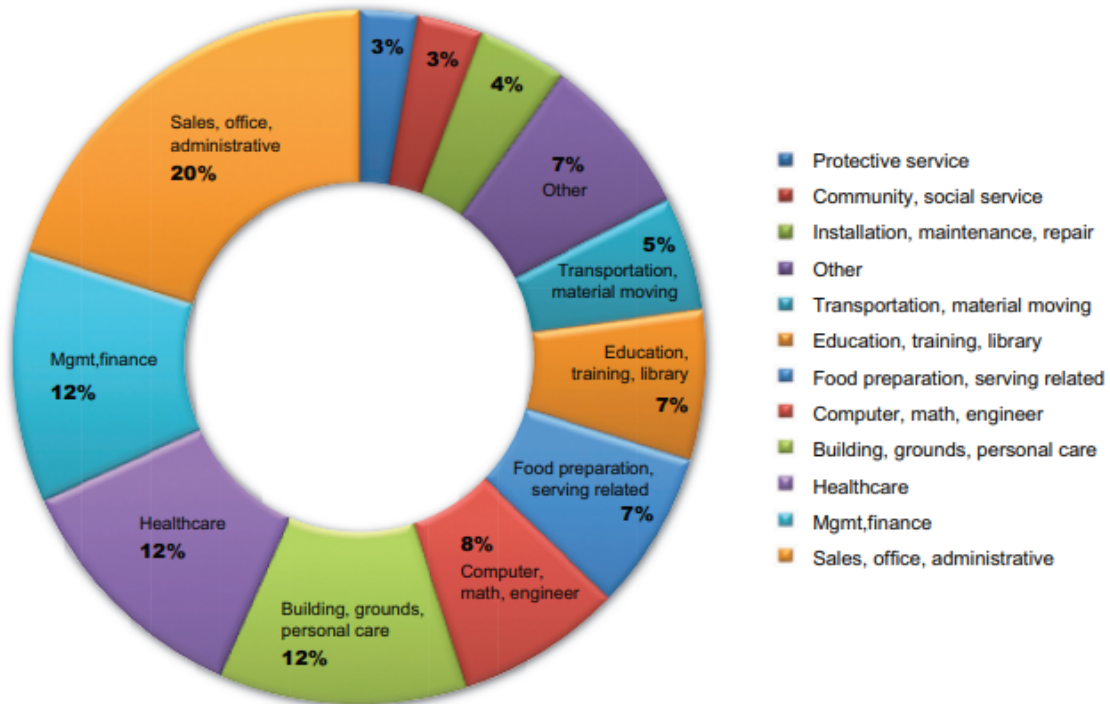

Atlanta Regional Commission

Chart 1 – ARC's Population and Employment Forecasts 1990 - 2040

ARC's 20-County Forecasts: What the Future Holds

Chart 5 – Population Forecasts by Race/Ethnicity

Chart 9 – Expected Growth by Occupation 2010-2040

Metro Atlanta's 11-County Population Estimates

Annual Population Change from 2021-2022

Chart: Atlanta Regional Commission • [Get the data](#) • Created with [Datawrapper](#)

Plaicer.ai

Change in Monthly Visits to Overall Retail Nationwide

Year-over-Year Comparison

Placer.ai

Share / Embed

Unique Visitors Across Leading Retail Chains

October 2022

* Online unique visitors data source: www.similarweb.com/

Placer.ai

Share / Embed