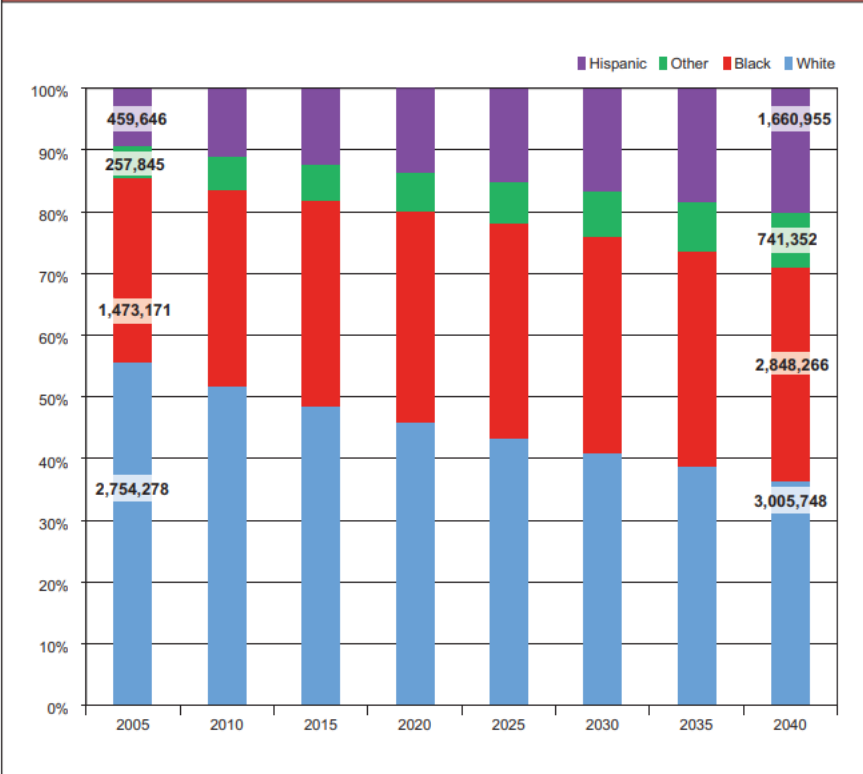

Atlanta Regional Commission

Chart 1 – ARC's Population and Employment Forecasts 1990 - 2040

ARC's 20-County Forecasts: What the Future Holds

Chart 5 – Population Forecasts by Race/Ethnicity

Chart 9 – Expected Growth by Occupation 2010-2040

Metro Atlanta's 11-County Population Estimates

Annual Population Change from 2021-2022

Chart: Atlanta Regional Commission • [Get the data](#) • Created with [Datawrapper](#)

Plaicer.ai

Change in Monthly Visits to Overall Retail Nationwide

Year-over-Year Comparison

Placer.ai

Share / Embed

Unique Visitors Across Leading Retail Chains

October 2022

* Online unique visitors data source: www.similarweb.com/

Placer.ai

Share / Embed